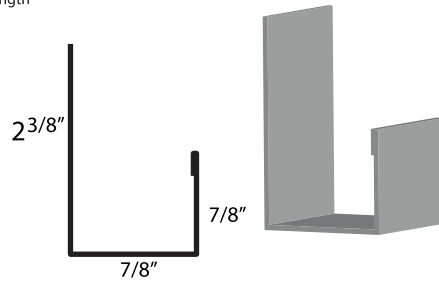

Ridge Cap

10'6" length

6" Corners

2

J-Channel

10'2" length

Ratguard

10'2" length

Angle Trim

1 1/4"

Valley Trim

10' length

Z-Bar

10' length

Eave Trim

10' length