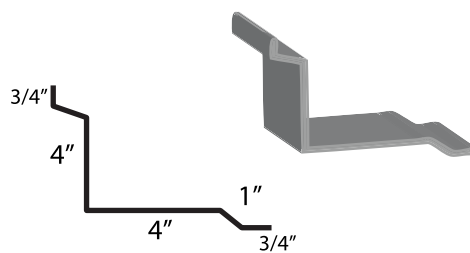

Ridge Cap

10'6" length

6" Corners

2

J-Channel

10'2" length

Ratguard

10'2" length

Angle Trim

1 1/4"

Valley Trim

10' length

Z-Bar

10' length

Eave Trim

10' length

Inside Corner

10' length

Roof Edge

10' length

D-Rib Metal & Trim

Overhead Door Trim* ¹¹

Soffit Channel ¹²

Residential Rake ¹³