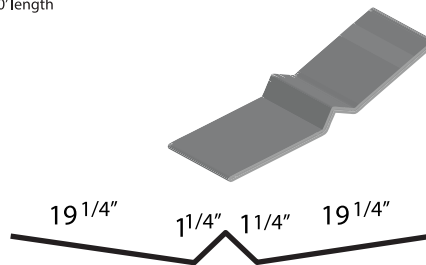

Ridge Cap

10'6" length

6" Corners

2

J-Channel

10'2" length

Ratguard

10'2" length

Angle Trim

1 1/4"

Valley Trim

10' length

Z-Bar

10' length

Eave Trim

10' length