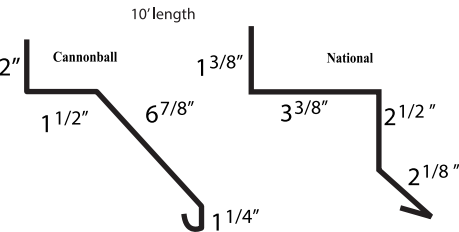

Door Track Cover ¹⁷