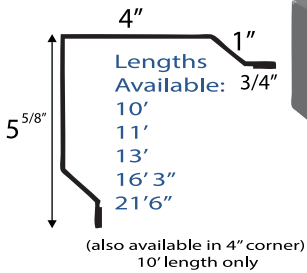

Ridge Cap

10'6" length

6" Corners

2

J-Channel

10'2" length

Ratguard

10'2" length

Angle Trim

1 1/4"

Valley Trim

10' length

Z-Bar

10' length

Eave Trim

10' length

Screws

Available Lengths
1" • 1.5" • 2" • 2.5" • 3"
All Standard Stock
Colors available

Roof Boot

- #1 1/4" - 2-1/2"
- #2 1-3/4" - 3"
- #3 1/4" - 5"
- #4 3" - 6-1/4"
- #5 4-1/4" - 7-3/4"
- #6 5" - 9"
- #7 6" - 11"
- #8 7" - 13"