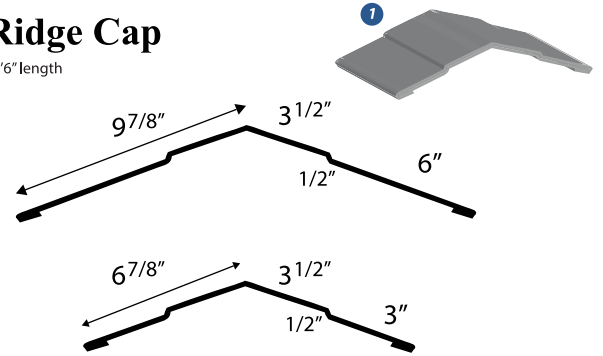

Ridge Cap

10'6" length

6" Corners

2

J-Channel

10'2" length

Ratguard

10'2" length

Angle Trim

1 1/4"

Valley Trim

10' length

Z-Bar

10' length

Eave Trim

10' length

Inside Corner

10' length

Roof Edge

10' length

D-Rib Metal & Trim

Overhead Door Trim* ¹¹

Soffit Channel ¹²

Residential Rake ¹³