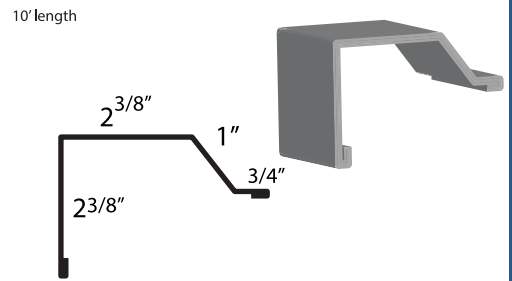

Angle Trim

1 1/4"

Valley Trim

10' length

Z-Bar

10' length

Eave Trim

10' length

Inside Corner

10' length

Roof Edge

10' length

D-Rib Metal & Trim

Overhead Door Trim* ¹¹

Soffit Channel ¹²

Residential Rake ¹³