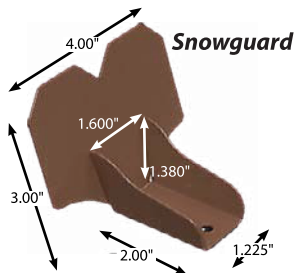

Ridge Cap

10'6" length

6" Corners

2

J-Channel

10'2" length

Ratguard

10'2" length

Angle Trim

1 1/4"

Valley Trim

10' length

Z-Bar

10' length

Eave Trim

10' length

Endwall Flashing ¹⁴

DC Sidewall Flashing (Transition Flashing) ¹⁵

JF Channel* ¹⁶

Door Track Cover ¹⁷

DC Snowguard* ¹⁹

Special Ratguard* ¹⁸

Accessories

Versa Vent Vented Closure 10' Roll

Screws

Available Lengths
1" • 1.5" • 2" • 2.5" • 3"
All Standard Stock
Colors available

Roof Boot

- #1 1/4" - 2-1/2"
- #2 1-3/4" - 3"
- #3 1/4" - 5"
- #4 3" - 6-1/4"
- #5 4-1/4" - 7-3/4"
- #6 5" - 9"
- #7 6" - 11"
- #8 7" - 13"