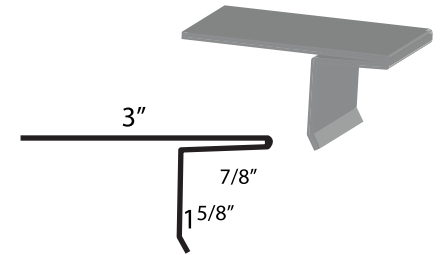

Angle Trim

1 1/4"

Valley Trim

10' length

Z-Bar

10' length

Eave Trim

10' length

Inside Corner

10' length

Roof Edge

10' length

D-Rib Metal & Trim

Overhead Door Trim* ¹¹

Soffit Channel ¹²

Residential Rake ¹³