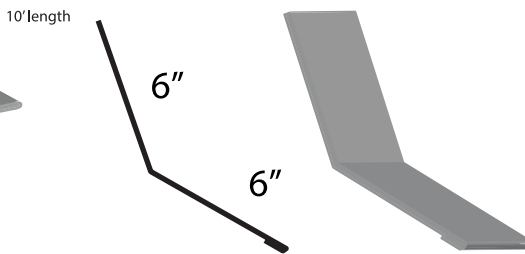

DC Sidewall Flashing (Transition Flashing) ¹⁵