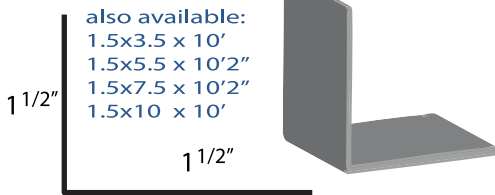

Ridge Cap

10'6" length

6" Corners

2

J-Channel

10'2" length

Ratguard

10'2" length

Angle Trim

1 1/4"

Valley Trim

10' length

Z-Bar

10' length

Eave Trim

10' length