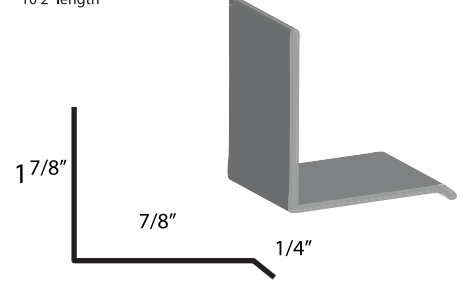

Ridge Cap

10'6" length

6" Corners

2

J-Channel

10'2" length

Ratguard

10'2" length

Angle Trim

1 1/4"

Valley Trim

10' length

Z-Bar

10' length

Eave Trim

10' length