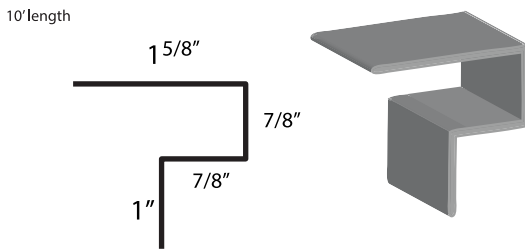

Angle Trim

1 1/4"

Valley Trim

10' length

Z-Bar

10' length

Eave Trim

10' length

Inside Corner

10' length

Roof Edge

10' length

D-Rib Metal & Trim

Overhead Door Trim* ¹¹

Soffit Channel ¹²

Residential Rake ¹³