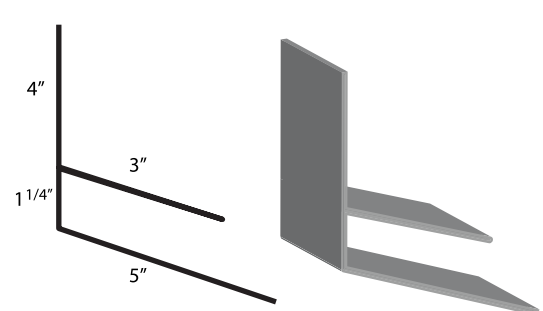

Panel Lock Vent Strip & Ridge Cap

Panel Lock Hip Ridge

10'6" length

Panel Lock Ridge Cap*

10'6" length

Panel Lock Vent Strip*

10' length

Panel Lock Rake*

10' length

Panel Lock End Wall Flashing*

10' length

Panel Lock Transition Trim*

10' length

Panel Lock Side Wall Flashing*

10' length

Panel Lock & Trim

Special trim prices based on total inches x total bends
* NON-STOCKED TRIM

14" Ridge Cap ¹

10'6" length

20" Ridge Also Available

Endwall Flashing ⁴

10' length

Valley Trim ²

10' length