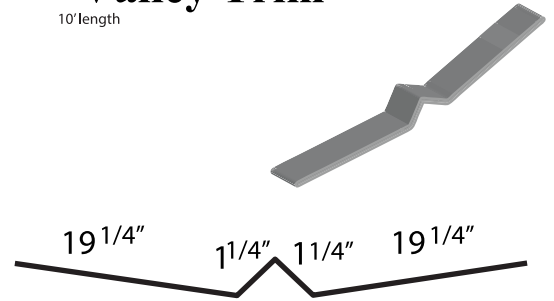

10' length

Panel Lock End Wall Flashing*

10' length

Panel Lock Transition Trim*

10' length

Panel Lock Side Wall Flashing*

10' length

Panel Lock & Trim

Special trim prices based on total inches x total bends
* NON-STOCKED TRIM

14" Ridge Cap ¹

10'6" length

20" Ridge Also Available

Endwall Flashing ⁴

10' length

Valley Trim ²

10' length