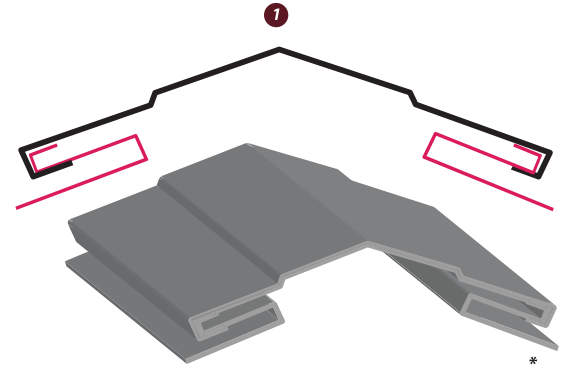

Panel Lock Vent Strip & Ridge Cap

Panel Lock Hip Ridge

10'6" length

Panel Lock Ridge Cap*

10'6" length

Panel Lock Vent Strip*

10' length

Panel Lock Rake*

10' length

Panel Lock End Wall Flashing*

10' length

Panel Lock Transition Trim*

10' length

Panel Lock Side Wall Flashing*

10' length

Panel Lock & Trim

Special trim prices based on total inches x total bends
* NON-STOCKED TRIM

14" Ridge Cap ¹

10'6" length

20" Ridge Also Available

Endwall Flashing ⁴

10' length

Valley Trim ²

10' length

Z-Bar (closure)

10' length

Versa Vent Vented Closure 10' Roll

Screws

Available Lengths
1" • 1.5" • 2" • 2.5" • 3"
All Standard Stock
Colors available

Panel Lock Screws

Roof Boot

- #1 1/4" - 2-1/2"
- #2 1-3/4" - 3"
- #3 1/4" - 5"
- #4 3" - 6-1/4"
- #5 4-1/4" - 7-3/4"
- #6 5" - 9"
- #7 6" - 11"
- #8 7" - 13"