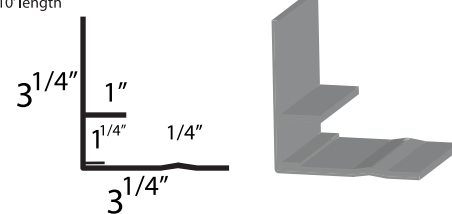

Panel Lock Vent Strip & Ridge Cap

Panel Lock Hip Ridge

10'6" length

Panel Lock Ridge Cap*

10'6" length

Panel Lock Vent Strip*

10' length

Panel Lock Rake*

10' length

Panel Lock End Wall Flashing*

10' length

Panel Lock Transition Trim*

10' length

Panel Lock Side Wall Flashing*

10' length

Panel Lock & Trim