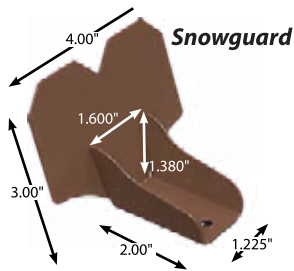

Special trim prices based on total inches x total bends
* NON-STOCKED TRIM

14" Ridge Cap ¹

10'6" length

20" Ridge Also Available

Endwall Flashing ⁴

10' length

Valley Trim ²

10' length

Residential Rake ⁷

10' length

DC Sidewall Flashing (Transition Flashing) ⁵

10' length

Roof Edge ⁸

10' length

Accessories

Snowguard

Z-Bar (closure)

10' length

Versa Vent Vented Closure 10' Roll

Screws

Available Lengths
1" • 1.5" • 2" • 2.5" • 3"
All Standard Stock
Colors available

Panel Lock Screws

Roof Boot

- #1 1/4" - 2-1/2"
- #2 1-3/4" - 3"
- #3 1/4" - 5"
- #4 3" - 6-1/4"
- #5 4-1/4" - 7-3/4"
- #6 5" - 9"
- #7 6" - 11"
- #8 7" - 13"