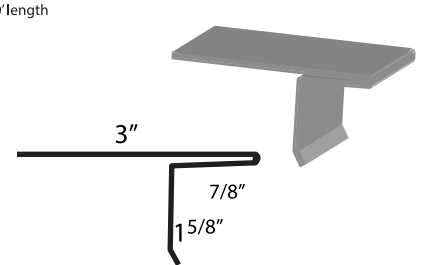

Roof Edge ⁸

10' length