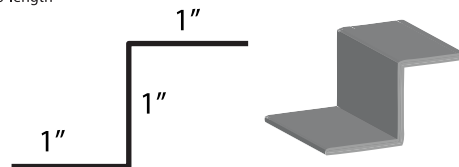

Residential Rake ⁷

10' length

DC Sidewall Flashing (Transition Flashing) ⁵

10' length

Roof Edge ⁸

10' length

Accessories

Snowguard

Z-Bar (closure)

10' length

Versa Vent Vented Closure 10' Roll

Screws

Available Lengths
1" • 1.5" • 2" • 2.5" • 3"
All Standard Stock
Colors available

Panel Lock Screws

Roof Boot

- #1 1/4" - 2-1/2"
- #2 1-3/4" - 3"
- #3 1/4" - 5"
- #4 3" - 6-1/4"
- #5 4-1/4" - 7-3/4"
- #6 5" - 9"
- #7 6" - 11"
- #8 7" - 13"