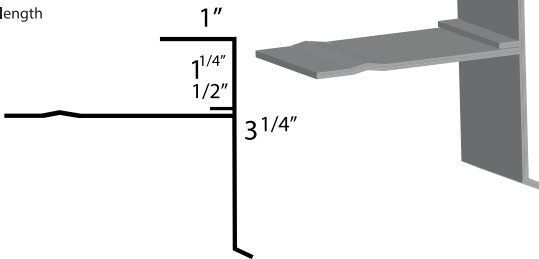

Panel Lock Vent Strip & Ridge Cap

Panel Lock Hip Ridge

10'6" length

Panel Lock Ridge Cap*

10'6" length

Panel Lock Vent Strip*

10' length

Panel Lock Rake*

10' length

Panel Lock End Wall Flashing*

10' length

Panel Lock Transition Trim*

10' length

Panel Lock Side Wall Flashing*

10' length

Panel Lock & Trim