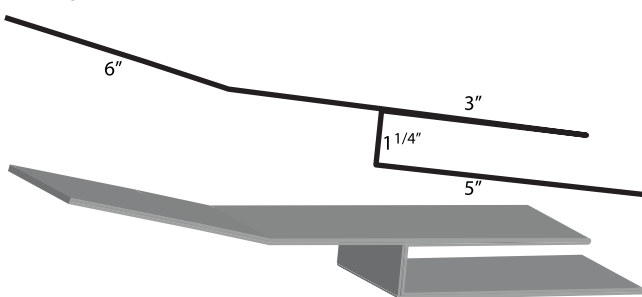

Panel Lock Vent Strip & Ridge Cap

Panel Lock Hip Ridge

10'6" length

Panel Lock Ridge Cap*

10'6" length

Panel Lock Vent Strip*

10' length

Panel Lock Rake*

10' length

Panel Lock End Wall Flashing*

10' length

Panel Lock Transition Trim*

10' length

Panel Lock Side Wall Flashing*

10' length

Panel Lock & Trim

Special trim prices based on total inches x total bends
* NON-STOCKED TRIM

14" Ridge Cap ¹

10'6" length

20" Ridge Also Available

Endwall Flashing ⁴

10' length

Valley Trim ²

10' length