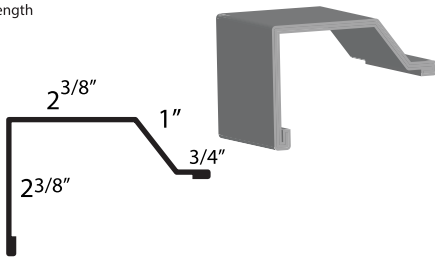

Residential Rake ⁷

10' length