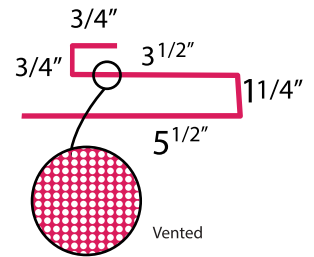

Panel Lock Vent Strip & Ridge Cap

Panel Lock Hip Ridge

10'6" length

Panel Lock Ridge Cap*

10'6" length

Panel Lock Vent Strip*

10' length

Panel Lock Rake*

10' length

Panel Lock End Wall Flashing*

10' length

Panel Lock Transition Trim*

10' length

Panel Lock Side Wall Flashing*

10' length

Panel Lock & Trim

Special trim prices based on total inches x total bends
* NON-STOCKED TRIM

14" Ridge Cap ¹

10'6" length

20" Ridge Also Available

Endwall Flashing ⁴

10' length

Valley Trim ²

10' length

Z-Bar (closure)

10' length

Versa Vent Vented Closure 10' Roll

Screws

Available Lengths
1" • 1.5" • 2" • 2.5" • 3"
All Standard Stock
Colors available

Panel Lock Screws

Roof Boot

- #1 1/4" - 2-1/2"
- #2 1-3/4" - 3"
- #3 1/4" - 5"
- #4 3" - 6-1/4"
- #5 4-1/4" - 7-3/4"
- #6 5" - 9"
- #7 6" - 11"
- #8 7" - 13"