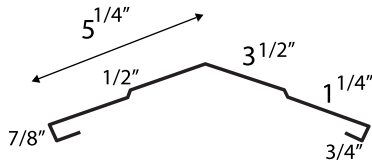

Panel Lock Vent Strip & Ridge Cap

Panel Lock Hip Ridge

10'6" length

Panel Lock Ridge Cap*

10'6" length

Panel Lock Vent Strip*

10' length

Panel Lock Rake*

10' length

Panel Lock End Wall Flashing*

10' length

Panel Lock Transition Trim*

10' length

Panel Lock Side Wall Flashing*

10' length

Panel Lock & Trim

Special trim prices based on total inches x total bends
* NON-STOCKED TRIM

14" Ridge Cap ¹

10'6" length

20" Ridge Also Available

Endwall Flashing ⁴

10' length

Valley Trim ²

10' length

Z-Bar (closure)

10' length

Versa Vent Vented Closure 10' Roll

Screws

Available Lengths
1" • 1.5" • 2" • 2.5" • 3"
All Standard Stock
Colors available

Panel Lock Screws

Roof Boot

- #1 1/4" - 2-1/2"
- #2 1-3/4" - 3"
- #3 1/4" - 5"
- #4 3" - 6-1/4"
- #5 4-1/4" - 7-3/4"
- #6 5" - 9"
- #7 6" - 11"
- #8 7" - 13"