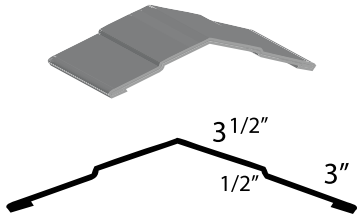

Panel Lock Vent Strip & Ridge Cap

Panel Lock Hip Ridge

10'6" length

Panel Lock Ridge Cap*

10'6" length

Panel Lock Vent Strip*

10' length

Panel Lock Rake*

10' length

Panel Lock End Wall Flashing*

10' length

Panel Lock Transition Trim*

10' length

Panel Lock Side Wall Flashing*

10' length

Panel Lock & Trim

Special trim prices based on total inches x total bends
* NON-STOCKED TRIM

14" Ridge Cap ¹

10'6" length

20" Ridge Also Available

Endwall Flashing ⁴

10' length

Valley Trim ²

10' length