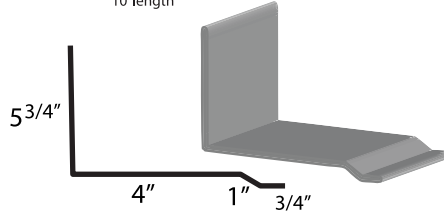

Special trim prices based on total inches x total bends
* NON-STOCKED TRIM

14" Ridge Cap ¹

10'6" length

20" Ridge Also Available

Endwall Flashing ⁴

10' length

Valley Trim ²

10' length