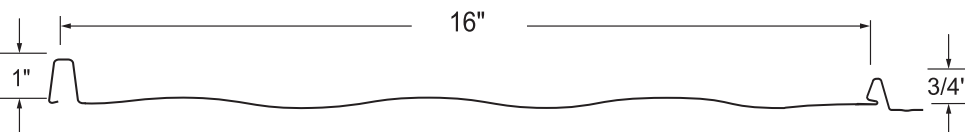

10' length

Panel Lock End Wall Flashing*

10' length

Panel Lock Transition Trim*

10' length

Panel Lock Side Wall Flashing*

10' length

Panel Lock & Trim

Special trim prices based on total inches x total bends
* NON-STOCKED TRIM

14" Ridge Cap ¹

10'6" length

20" Ridge Also Available

Endwall Flashing ⁴

10' length

Valley Trim ²

10' length

Z-Bar (closure)

10' length

Versa Vent Vented Closure 10' Roll

Screws

Available Lengths
1" • 1.5" • 2" • 2.5" • 3"
All Standard Stock
Colors available

Panel Lock Screws

Roof Boot

- #1 1/4" - 2-1/2"
- #2 1-3/4" - 3"
- #3 1/4" - 5"
- #4 3" - 6-1/4"
- #5 4-1/4" - 7-3/4"
- #6 5" - 9"
- #7 6" - 11"
- #8 7" - 13"