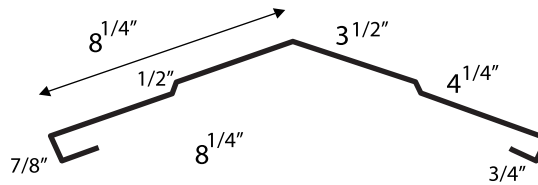

Panel Lock Vent Strip & Ridge Cap

Panel Lock Hip Ridge

10'6" length

Panel Lock Ridge Cap*

10'6" length

Panel Lock Vent Strip*

10' length

Panel Lock Rake*

10' length

Panel Lock End Wall Flashing*

10' length

Panel Lock Transition Trim*

10' length

Panel Lock Side Wall Flashing*

10' length

Panel Lock & Trim

Special trim prices based on total inches x total bends
* NON-STOCKED TRIM

14" Ridge Cap ¹

10'6" length

20" Ridge Also Available

Endwall Flashing ⁴

10' length

Valley Trim ²

10' length

Z-Bar (closure)

10' length

Versa Vent Vented Closure 10' Roll

Screws

Available Lengths
1" • 1.5" • 2" • 2.5" • 3"
All Standard Stock
Colors available

Panel Lock Screws

Roof Boot

- #1 1/4" - 2-1/2"
- #2 1-3/4" - 3"
- #3 1/4" - 5"
- #4 3" - 6-1/4"
- #5 4-1/4" - 7-3/4"
- #6 5" - 9"
- #7 6" - 11"
- #8 7" - 13"