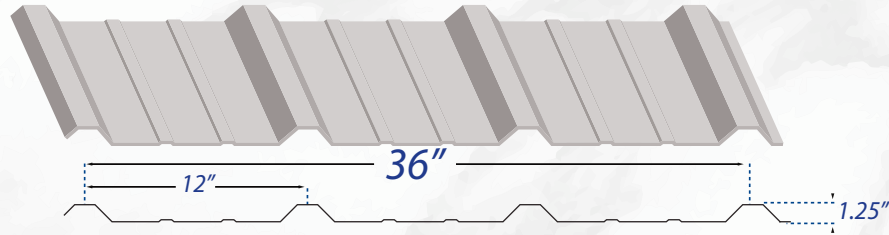

Not all colors are available in all profiles.

DC Rib

Available in 29 and 26 gauge

HI Rib

Available in 26 gauge

Super Rib

Available in 26 gauge

Panel Lock

Available in 26 gauge

DC Rib Slotted Metal

Available in 29 gauge

DC Rib Perforated Metal

Available in 29 gauge

Corrugated

Available in 29 gauge