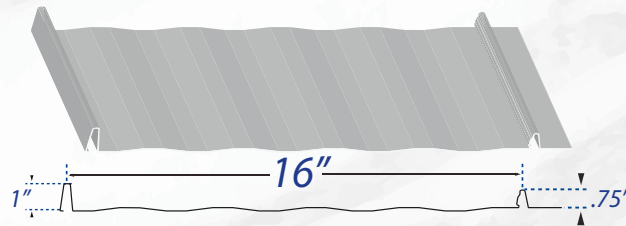

Not all colors are available in all profiles.

DC Rib

Available in 29 and 26 gauge

HI Rib

Available in 26 gauge

Super Rib

Available in 26 gauge

Panel Lock

Available in 26 gauge

DC Rib Slotted Metal

Available in 29 gauge

DC Rib Perforated Metal

Available in 29 gauge

Corrugated

Available in 29 gauge