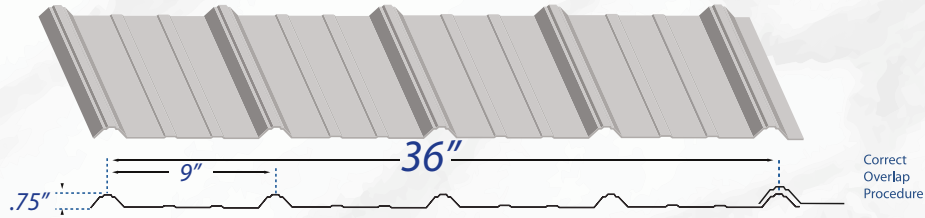

Not all colors are available in all profiles.

DC Rib

Available in 29 and 26 gauge

HI Rib

Available in 26 gauge

Super Rib

Available in 26 gauge

Panel Lock