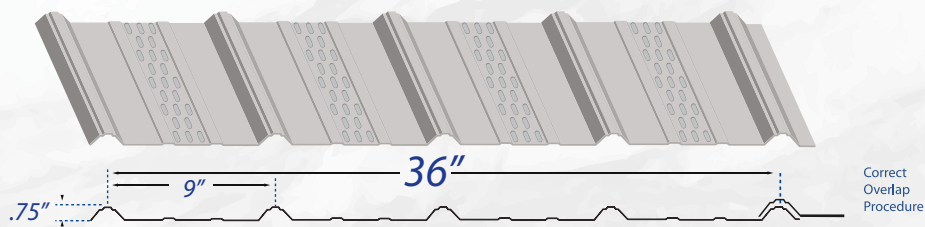

DC Rib Slotted Metal

Available in 29 gauge