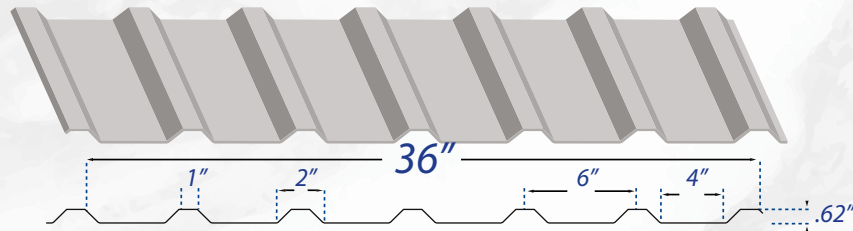

Not all colors are available in all profiles.

DC Rib

Available in 29 and 26 gauge

HI Rib

Available in 26 gauge

Super Rib

Available in 26 gauge

Panel Lock