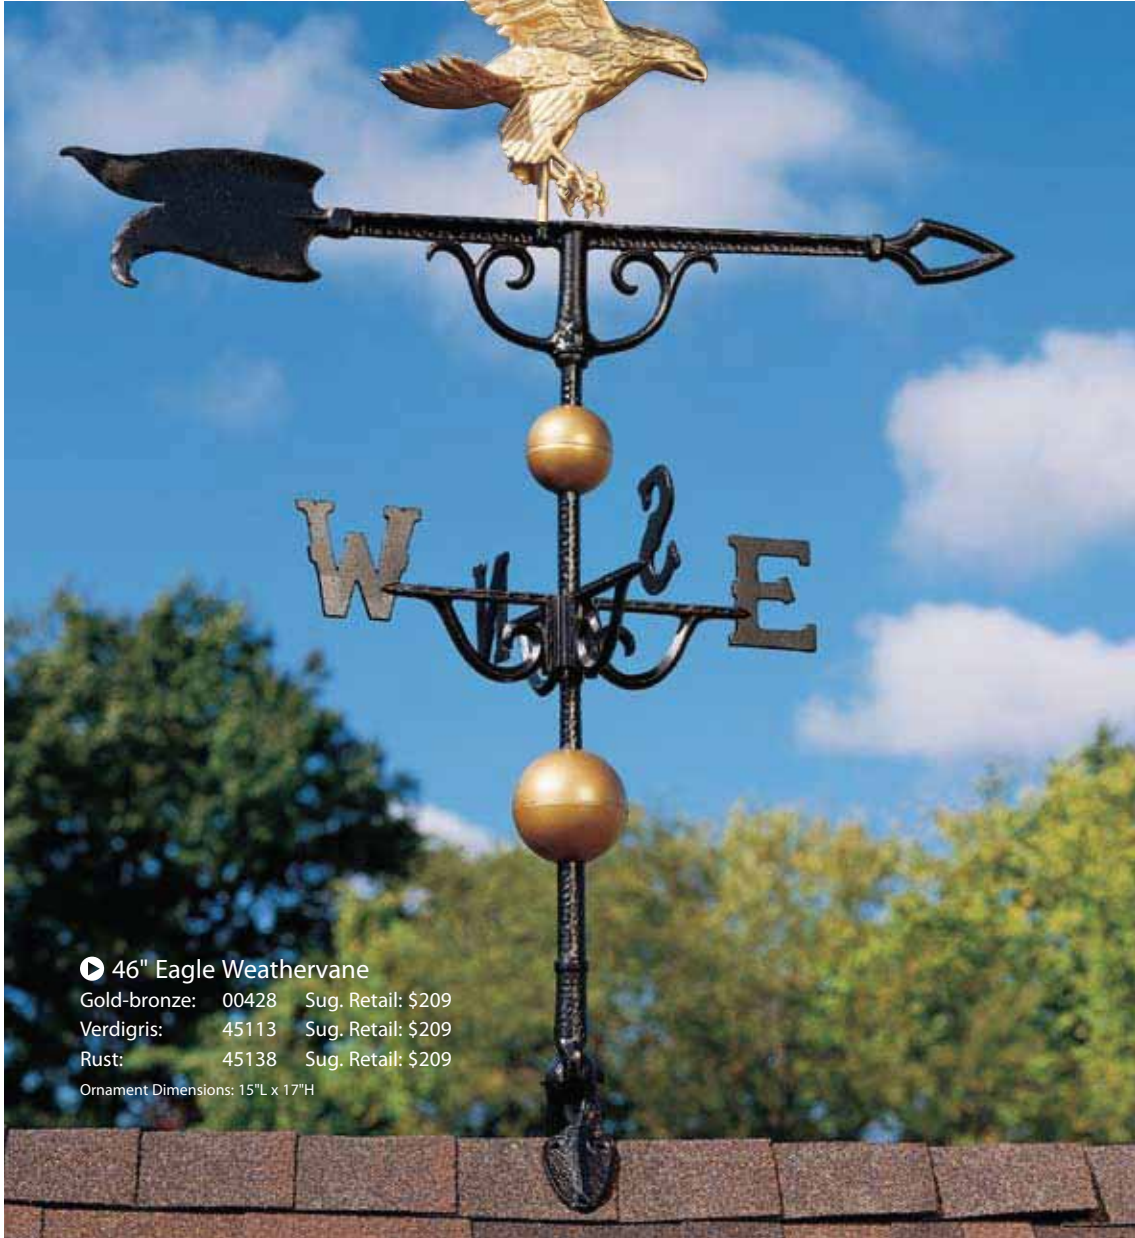

Wood display base can be mounted to a wall.

✔ Classic Directions  
Floor Display Stand

Black: 45055 Sug. Retail: \$39

Dimensions: 12"Diameter x 18"H

(Shown with Polished Copper  
Eagle Weathervane 45039. See page 7.)

✔ Classic Directions  
Wall Arm Display Base

Black: 45056 Sug. Retail: \$25

Dimensions: 12"L x 7"H

(Shown with Polished Copper  
Rooster Weathervane 45033)

A free adjustable roof mount base is included with each weathervane!

▶ 46" Eagle Weathervane

Gold-bronze: 00428 Sug. Retail: \$209

Verdigris: 45113 Sug. Retail: \$209

Rust: 45138 Sug. Retail: \$209

Ornament Dimensions: 15" L x 17" H

- Lifestyle designs
- Elegant gold-bronze and natural color ornaments
- Crafted of rust-free aluminum
- Includes adjustable aluminum roof mount base
- Highly visible 46" and 30" heights