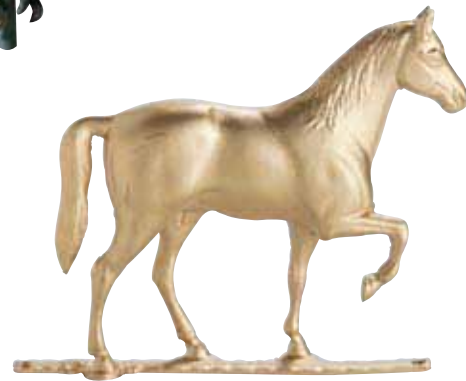

### 30" Full-Bodied Country Doctor Weathervane

Gold-bronze: 00482 Sug. Retail: \$105  
 Verdigris: 45104 Sug. Retail: \$105  
 Rust: 45129 Sug. Retail: \$105

Ornament Dimensions: 13.5"L x 6"H

### 30" Full-Bodied Goose Weathervane

Gold-bronze: 03218 Sug. Retail: \$105  
 Verdigris: 45101 Sug. Retail: \$105  
 Rust: 45126 Sug. Retail: \$105

Ornament Dimensions: 11.5"L x 11.375"H

### 30" Full-Bodied Eagle Weathervane

Gold-bronze: 00400 Sug. Retail: \$105  
 Verdigris: 45100 Sug. Retail: \$105  
 Rust: 45125 Sug. Retail: \$105

Ornament Dimensions: 11.5"L x 9"H