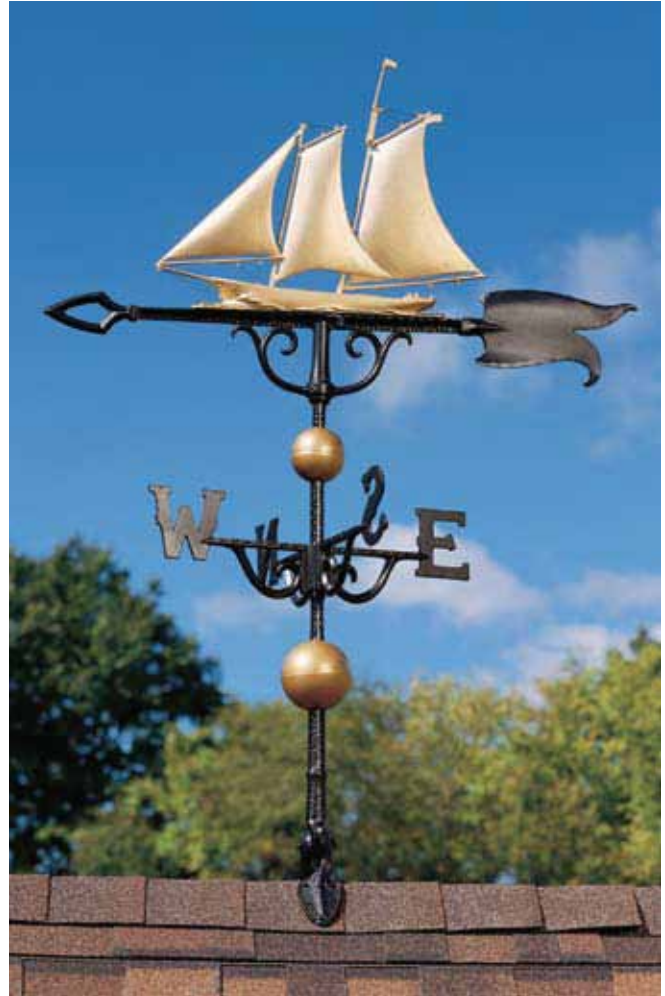

Ornament Dimensions: 26"L x 28"W x 23"H

Overall Height: 44.5"

- Large full-bodied ornaments
- Hand-hammered styling
- Crafted of copper and brass
- Includes free adjustable aluminum roof mount base

▲ **Copper Horse Weathervane**

Ornament Dimensions: 12.5"L x 12"H

▶ 46" Horse Weathervane

Gold-bronze: 00429 Sug. Retail: \$209

Verdigris: 45114 Sug. Retail: \$209

Rust: 45139 Sug. Retail: \$209

Ornament Dimensions: 14"L x 11.25"H

▶ 46" Sailboat Weathervane

Gold-bronze: 00414 Sug. Retail: \$209

Verdigris: 45115 Sug. Retail: \$209

Rust: 45140 Sug. Retail: \$209

Ornament Dimensions: 12.75"L x 15.5"H

An adjustable roof mount base is included with each weathervane!

Each weathervane ships complete in graphic retail packaging.

▶ Traditional Directions  
Wood Display Base  
Item Code: 45058 Wholesale: \$15  
Dimensions: 13"L x 8.75"H x 12"D  
(Shown with 46" Gold Bronze  
Rooster Weathervane 00432)  
Wood display base can be mounted to a wall.