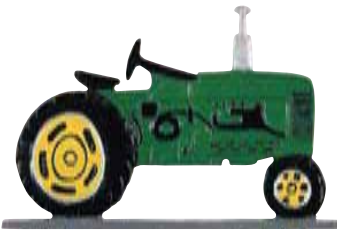

All ornaments listed are available as garden weathervanes and 30" rooftop weathervanes. Pricing includes complete weathervane.

## ◀ 30" Squirrel & Pines Weathervane

Rooftop Color: 65024 Sug. Retail: \$84

Rooftop Black: 65124 Sug. Retail: \$69

Garden Color: 65217 Sug. Retail: \$74

Garden Black: 65267 Sug. Retail: \$59

Ornament Dimensions: 7"L x 14"H