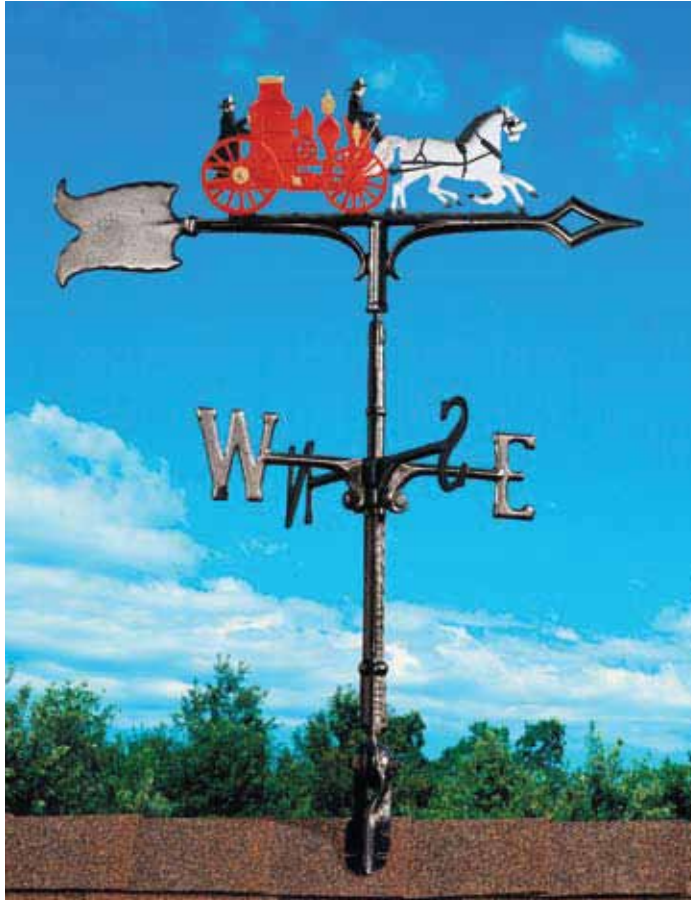

Ornament Dimensions: 26"L x 28"W x 23"H

Overall Height: 44.5"

- Large full-bodied ornaments
- Hand-hammered styling
- Crafted of copper and brass
- Includes free adjustable aluminum roof mount base

▲ **Copper Horse Weathervane**

### 30" Full-Bodied Eagle Weathervane

Gold-bronze: 00400 Sug. Retail: \$105  
 Verdigris: 45100 Sug. Retail: \$105  
 Rust: 45125 Sug. Retail: \$105

Ornament Dimensions: 11.5"L x 9"H

### 30" Full-Bodied Horse Weathervane

Gold-bronze: 00405 Sug. Retail: \$105  
 Verdigris: 45103 Sug. Retail: \$105  
 Rust: 45128 Sug. Retail: \$105

Ornament Dimensions: 9.75"L x 8"H

### Display Package for 30" Full-Bodied Weathervanes

Dimensions: 24.5"L x 15.25 H x 6"D

30" Fire Wagon Weatherwane

Rooftop Color: 00337 Sug. Retail: \$84  
 Rooftop Black: 01343 Sug. Retail: \$69  
 Garden Color: 65241 Sug. Retail: \$74  
 Garden Black: 65289 Sug. Retail: \$59