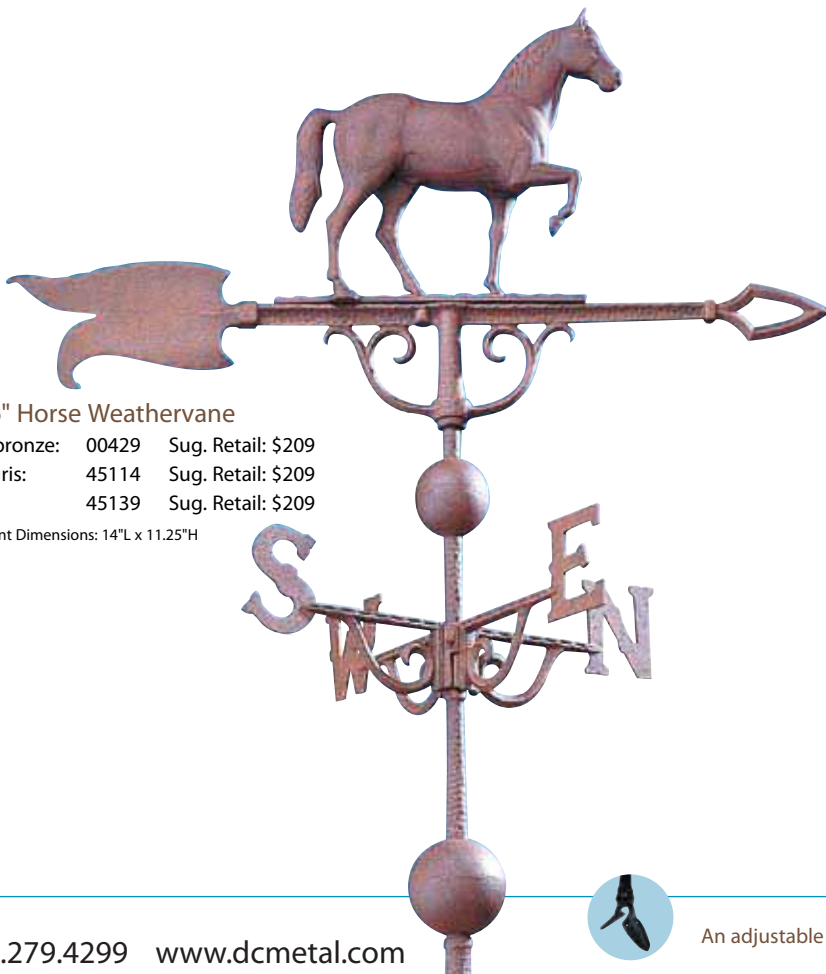

Ornament Dimensions: 26"L x 28"W x 23"H

Overall Height: 44.5"

- Large full-bodied ornaments
- Hand-hammered styling
- Crafted of copper and brass
- Includes free adjustable aluminum roof mount base

▲ **Copper Horse Weathervane**

▶ 46" Eagle Weathervane

Gold-bronze: 00428 Sug. Retail: \$209

Verdigris: 45113 Sug. Retail: \$209

Rust: 45138 Sug. Retail: \$209

Ornament Dimensions: 15" L x 17" H

- Lifestyle designs
- Elegant gold-bronze and natural color ornaments
- Crafted of rust-free aluminum
- Includes adjustable aluminum roof mount base
- Highly visible 46" and 30" heights

TIP

Use Eagle Weathervanes in your store to feature patriotic theme products during national holidays.

▶ 46" Rooster Weathervane

Gold-bronze: 00432 Sug. Retail: \$209

Verdigris: 45112 Sug. Retail: \$209

Rust: 45137 Sug. Retail: \$209

Ornament Dimensions: 12.5"L x 12"H

▶ 46" Horse Weathervane

Gold-bronze: 00429 Sug. Retail: \$209

Verdigris: 45114 Sug. Retail: \$209

Rust: 45139 Sug. Retail: \$209

Ornament Dimensions: 14"L x 11.25"H

▶ 46" Sailboat Weathervane