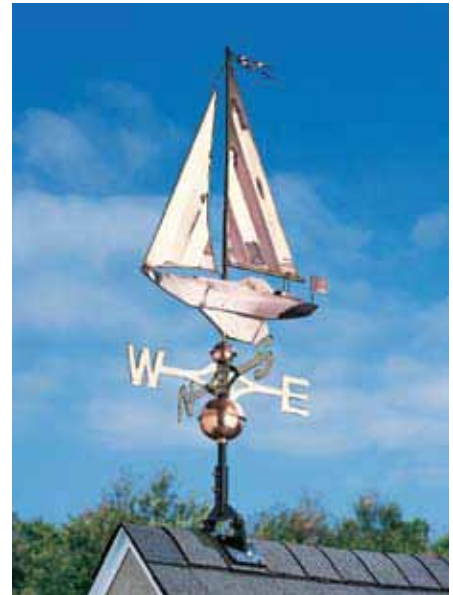

Ornament Dimensions: 26"L x 28"W x 23"H

Overall Height: 44.5"

- Large full-bodied ornaments
- Hand-hammered styling
- Crafted of copper and brass
- Includes free adjustable aluminum roof mount base

▲ **Copper Horse Weathervane**

Overall Height: 53.5"

▲ Copper Deer Weathervane

Polished: 45021 Sug. Retail: \$279

Verdigris: 45020 Sug. Retail: \$279

Ornament Dimensions: 26"L x 2"W x 33"H

Overall Height: 52"

A free adjustable roof mount base is included with each weathervane!

Each weathervane ships complete in graphic retail packaging.

▲ Copper Eagle Weathervane

Polished: 45039 Sug. Retail: \$350

Verdigris: 45038 Sug. Retail: \$350

Ornament Dimensions: 15.5"L x 27"W x 28"H

Overall Height: 58"

▶ Copper Sailboat Weathervane

Polished: 45027 Sug. Retail: \$270

Verdigris: 45026 Sug. Retail: \$270

Ornament Dimensions: 19"L x 4"W x 27.5"H

Overall Height: 49"

Each weathervane ships complete in graphic retail packaging.