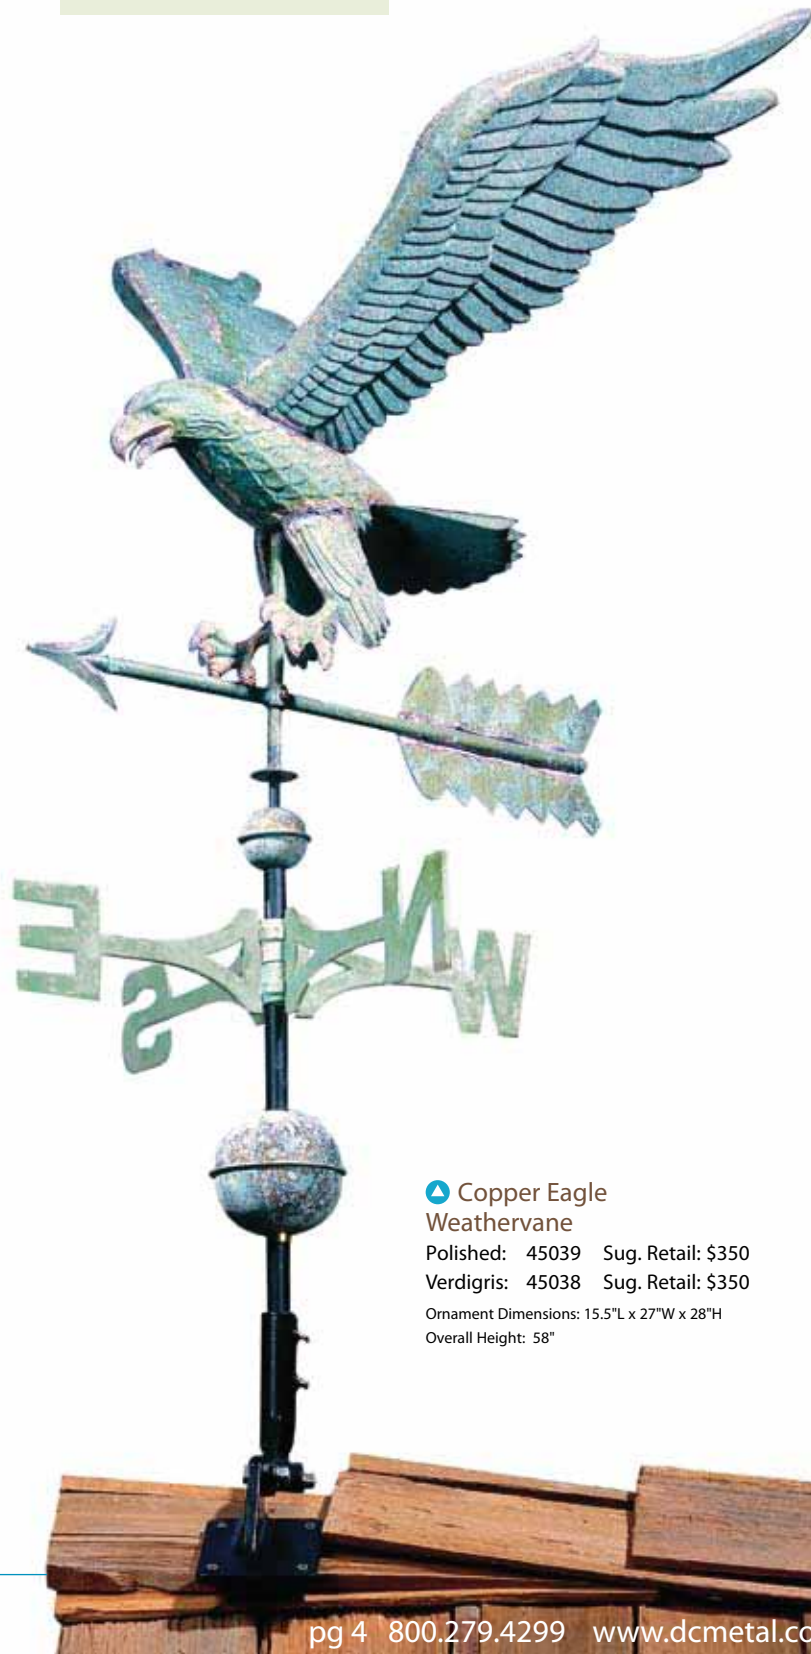

Ornament Dimensions: 26"L x 28"W x 23"H

Overall Height: 44.5"

- Large full-bodied ornaments
- Hand-hammered styling
- Crafted of copper and brass
- Includes free adjustable aluminum roof mount base

▲ **Copper Horse Weathervane**

Overall Height: 53.5"

▲ Copper Deer Weathervane

Polished: 45021 Sug. Retail: \$279

Verdigris: 45020 Sug. Retail: \$279

Ornament Dimensions: 26"L x 2"W x 33"H

Overall Height: 52"

A free adjustable roof mount base is included with each weathervane!

Each weathervane ships complete in graphic retail packaging.

▲ Copper Eagle Weathervane

Polished: 45039 Sug. Retail: \$350

Verdigris: 45038 Sug. Retail: \$350

Ornament Dimensions: 15.5"L x 27"W x 28"H

Overall Height: 58"