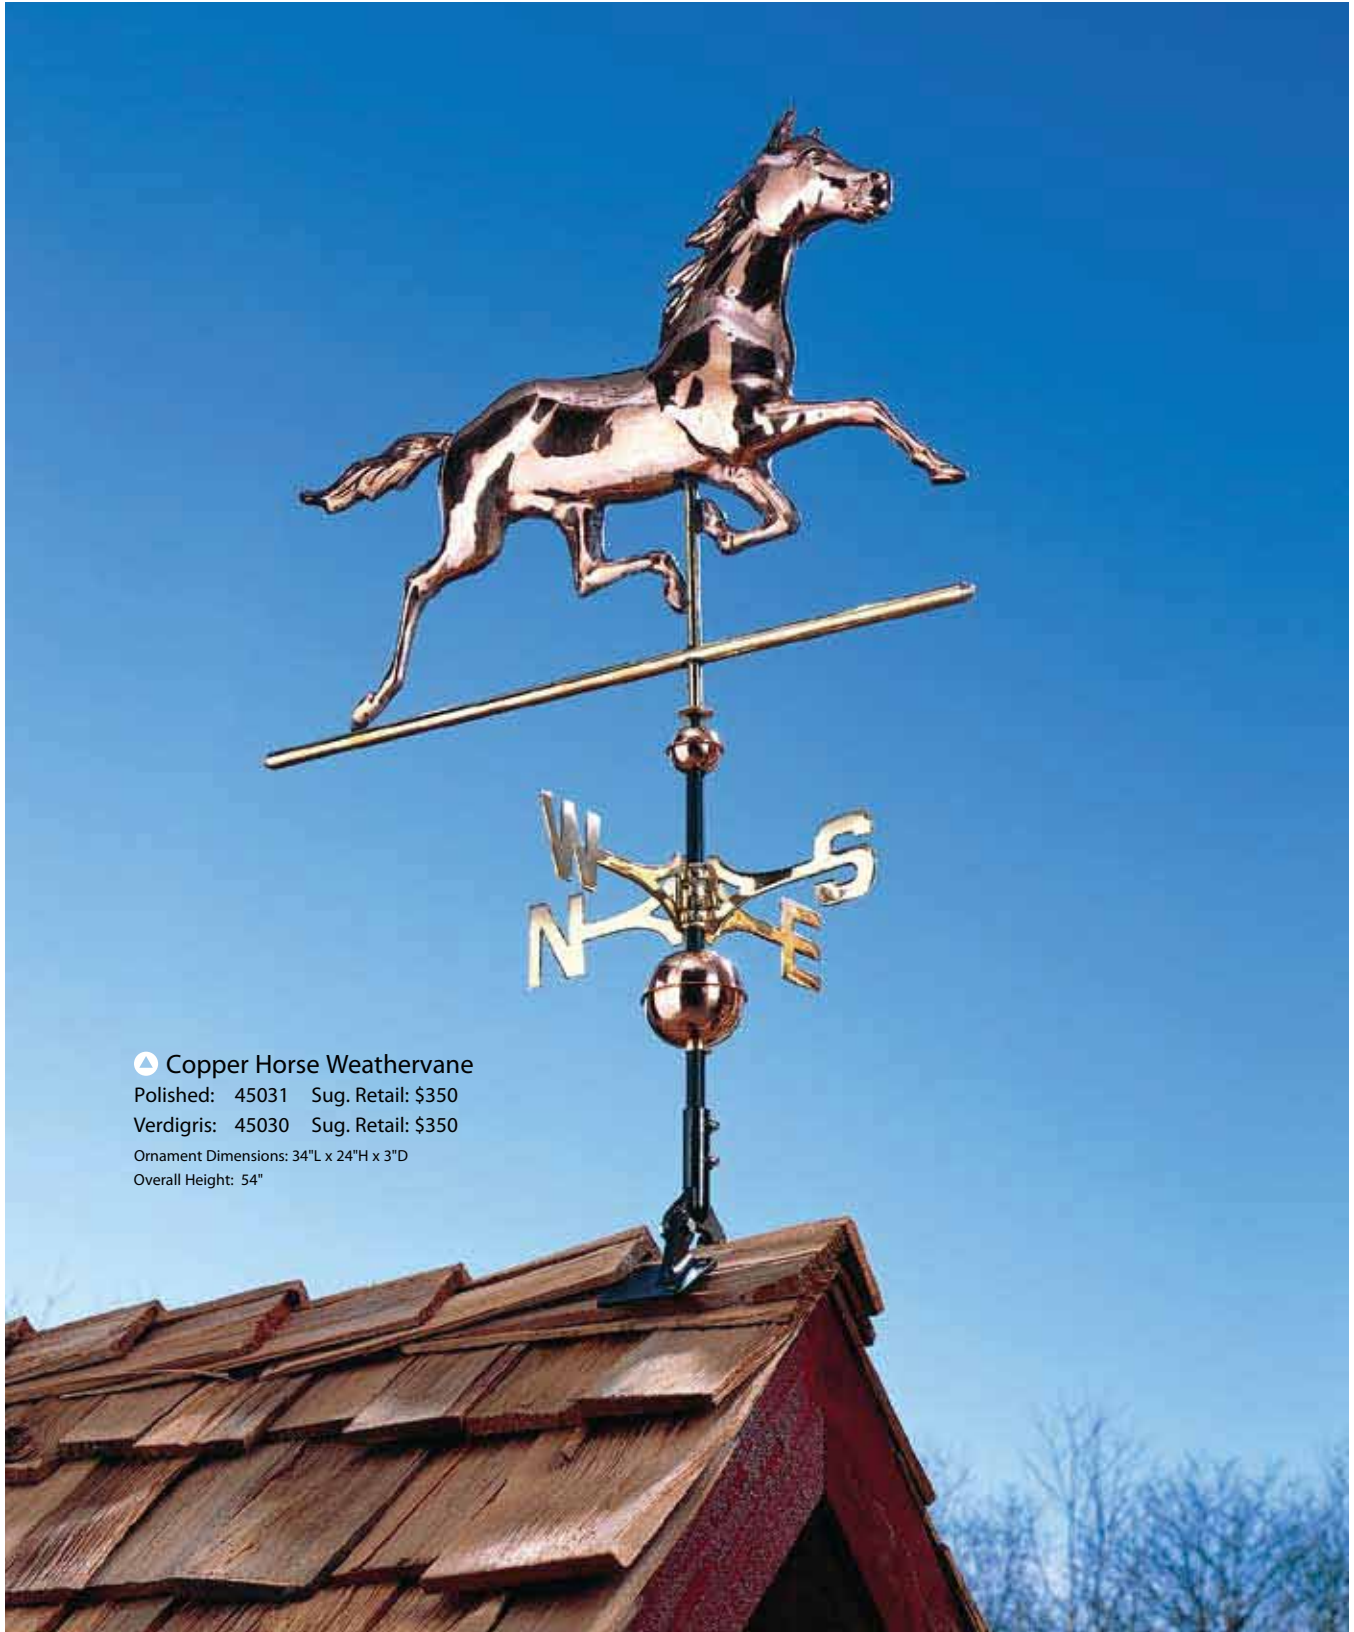

Ornament Dimensions: 26"L x 28"W x 23"H

Overall Height: 44.5"

- Large full-bodied ornaments
- Hand-hammered styling
- Crafted of copper and brass
- Includes free adjustable aluminum roof mount base

▲ **Copper Horse Weathervane**

Overall Height: 53.5"

▲ Copper Deer Weathervane

Polished: 45021 Sug. Retail: \$279

Verdigris: 45020 Sug. Retail: \$279

Ornament Dimensions: 26"L x 2"W x 33"H

Overall Height: 52"

A free adjustable roof mount base is included with each weathervane!