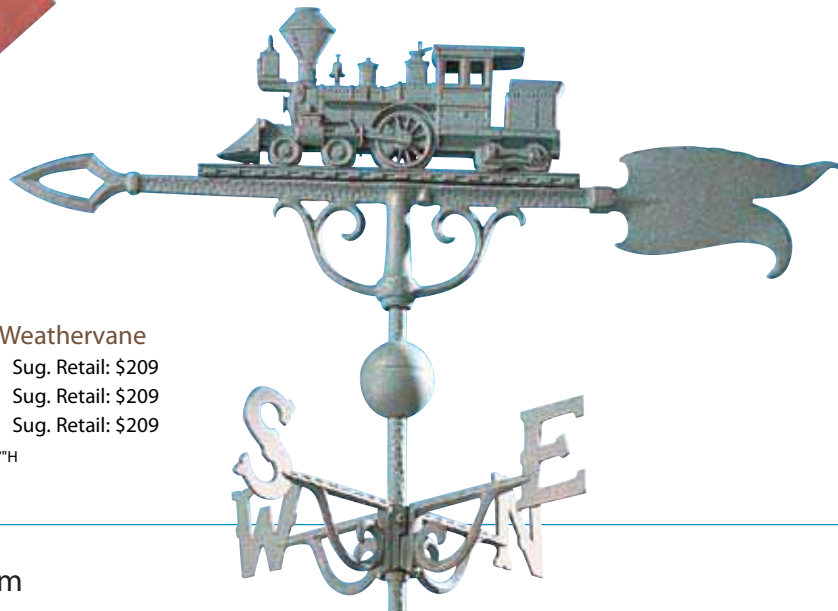

▶ 46" Locomotive Weathervane
Gold-bronze: 00427 Sug. Retail: $209
Verdigris: 45117 Sug. Retail: $209
Rust: 45142 Sug. Retail: $209
Ornament Dimensions: 15.5" x 7"H